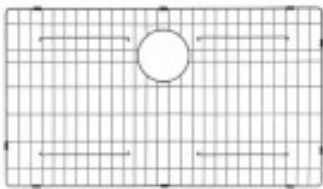

## MPY001

Dimensions (L x W x H): 28" x 18" x 10"  
Bowl size: 26" x 16"  
Sink Material: SUS304 16GA  
Sink Mount Type: Undermount  
Accessories: Strainer  
Custom-fitted sink grid

---