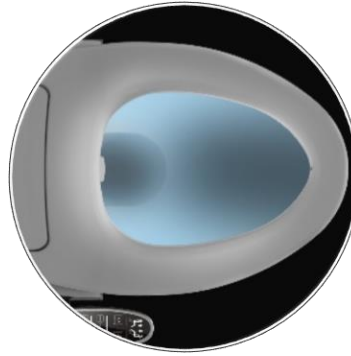

Heated Seat

Night Light

Instant Heating Technology

Aerated Spray

Self-Cleaning Stainless-Steel Nozzle

Air Deodorizer

Wireless Remote

Slow Close